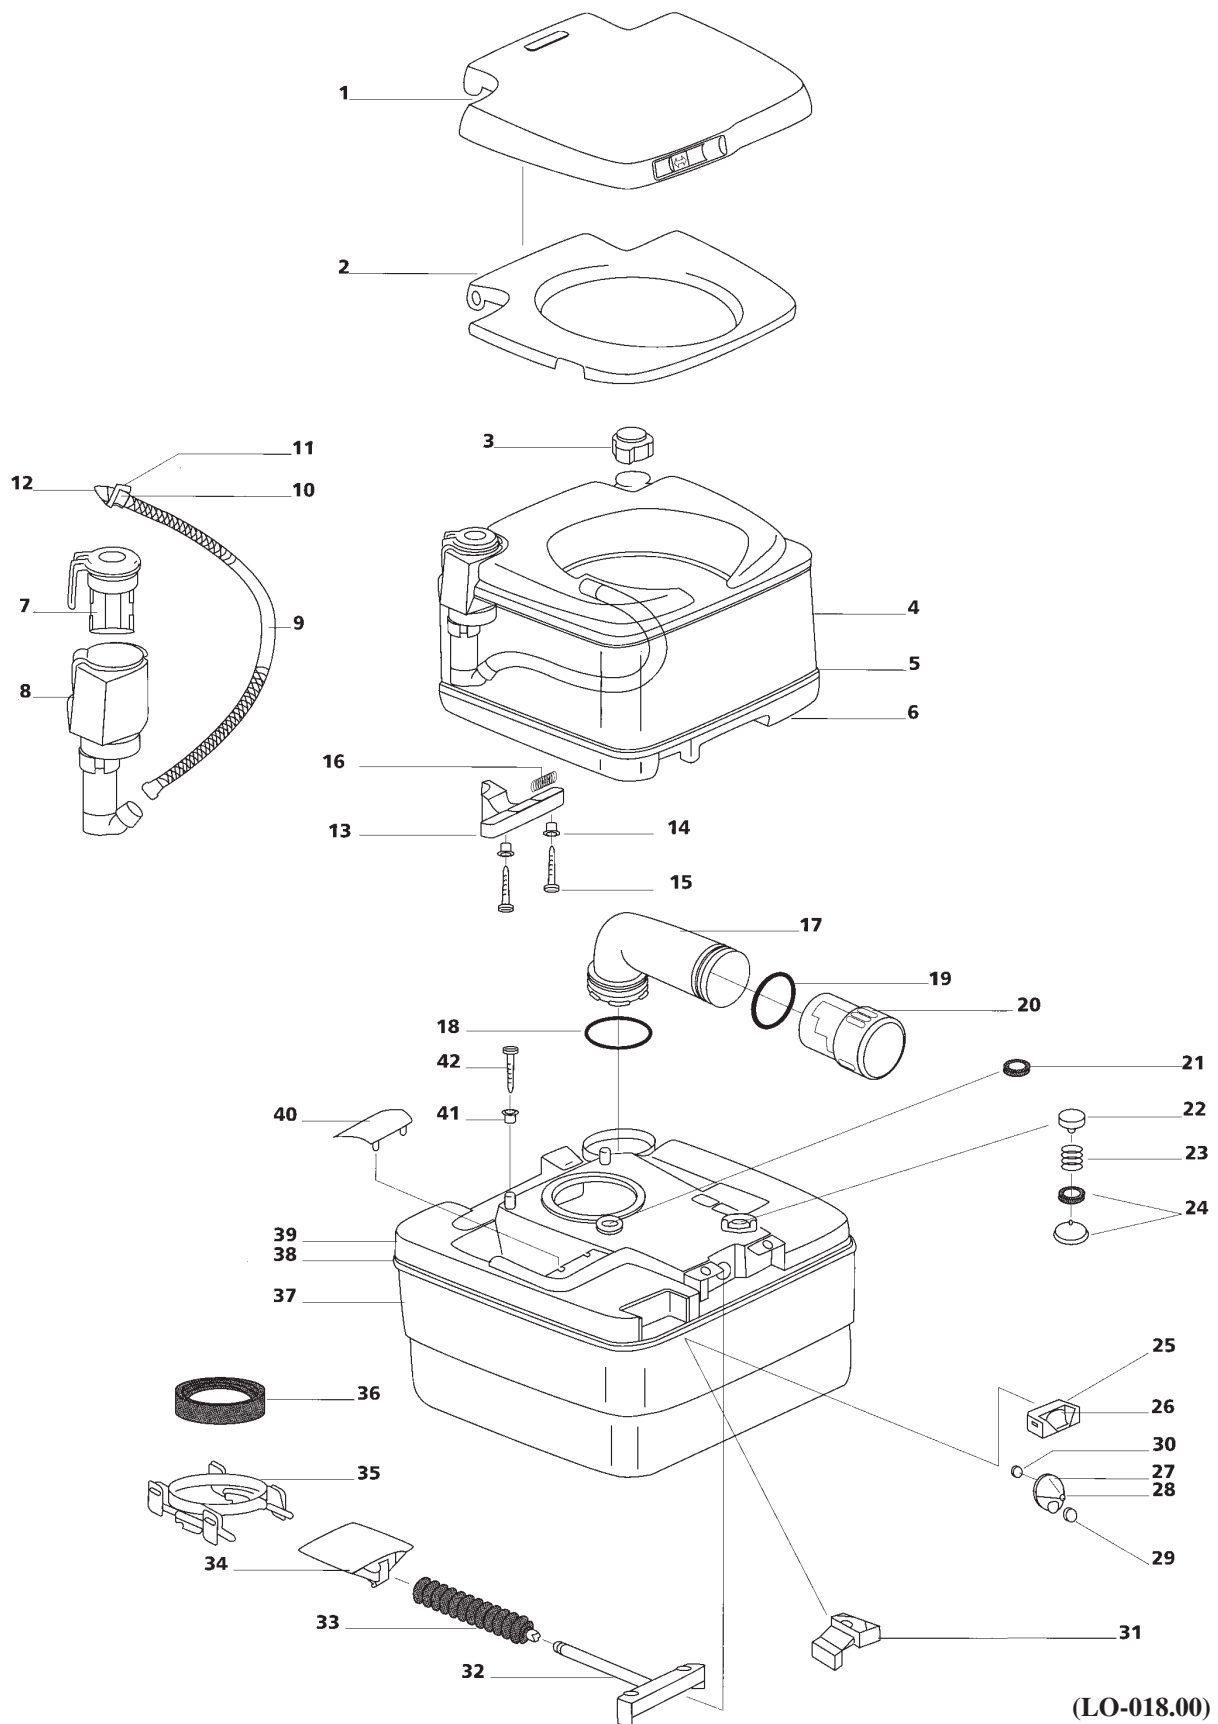

# Porta Potti 465

(LO-018.00)

**Porta Potti 465 (LO-048.00)**

Spare part	Single spare part number	Assembly spare part number	Available in colour number
1. Cover		07317	79/89
2. Seat			
3. Waterfill cap	25804		79/89
4. Watertank upper			
5. Weld watertank			
6. Watertank lower			
7. Button housing	25806		79/89
8. Pump housing	25807		79/89
9. Flush tube			
10. Plunger/pin/ball/retainer magnet/spring/striker pin seal check valve		25808	79/89
11. O-ring			
12. Nozzle			
13. Clasp handle			
14. Clasp spacer			
15. Screw			
16. Spring			
17. Pour out Spout		25809	88/90
18. O-ring (+19.)	16195		
19. Capseal			
20. Measuring cup (+19.)	25810		79/89
21. Ventseal	07102		
22. Vent button			
23. Spring		07524	79/89
24. Seal retainer			
25. Bezel			
26. Lens			
27. Decal level indicator			
28. Dial			
29. Magnet			
30. Weight			
31. Float arm	21322		
32. Valve handle			
33. Boot seal			
34. Blade			
35. Retainer			
36. Lipseal	07101		
37. Holdingtank lower			
38. Weld holdingtank			
39. Holdingtank upper			
40. Clip retainer			
41. Clasp spacer			
42. Screw			
Porta Potti 465	Watertank complete	25805 (excl. Seat and Cover)	79
	Holdingtank complete	25811	79
Porta Potti 465	Watertank complete	25805 (excl. Seat and Cover)	89
	Holdingtank complete	25811	89