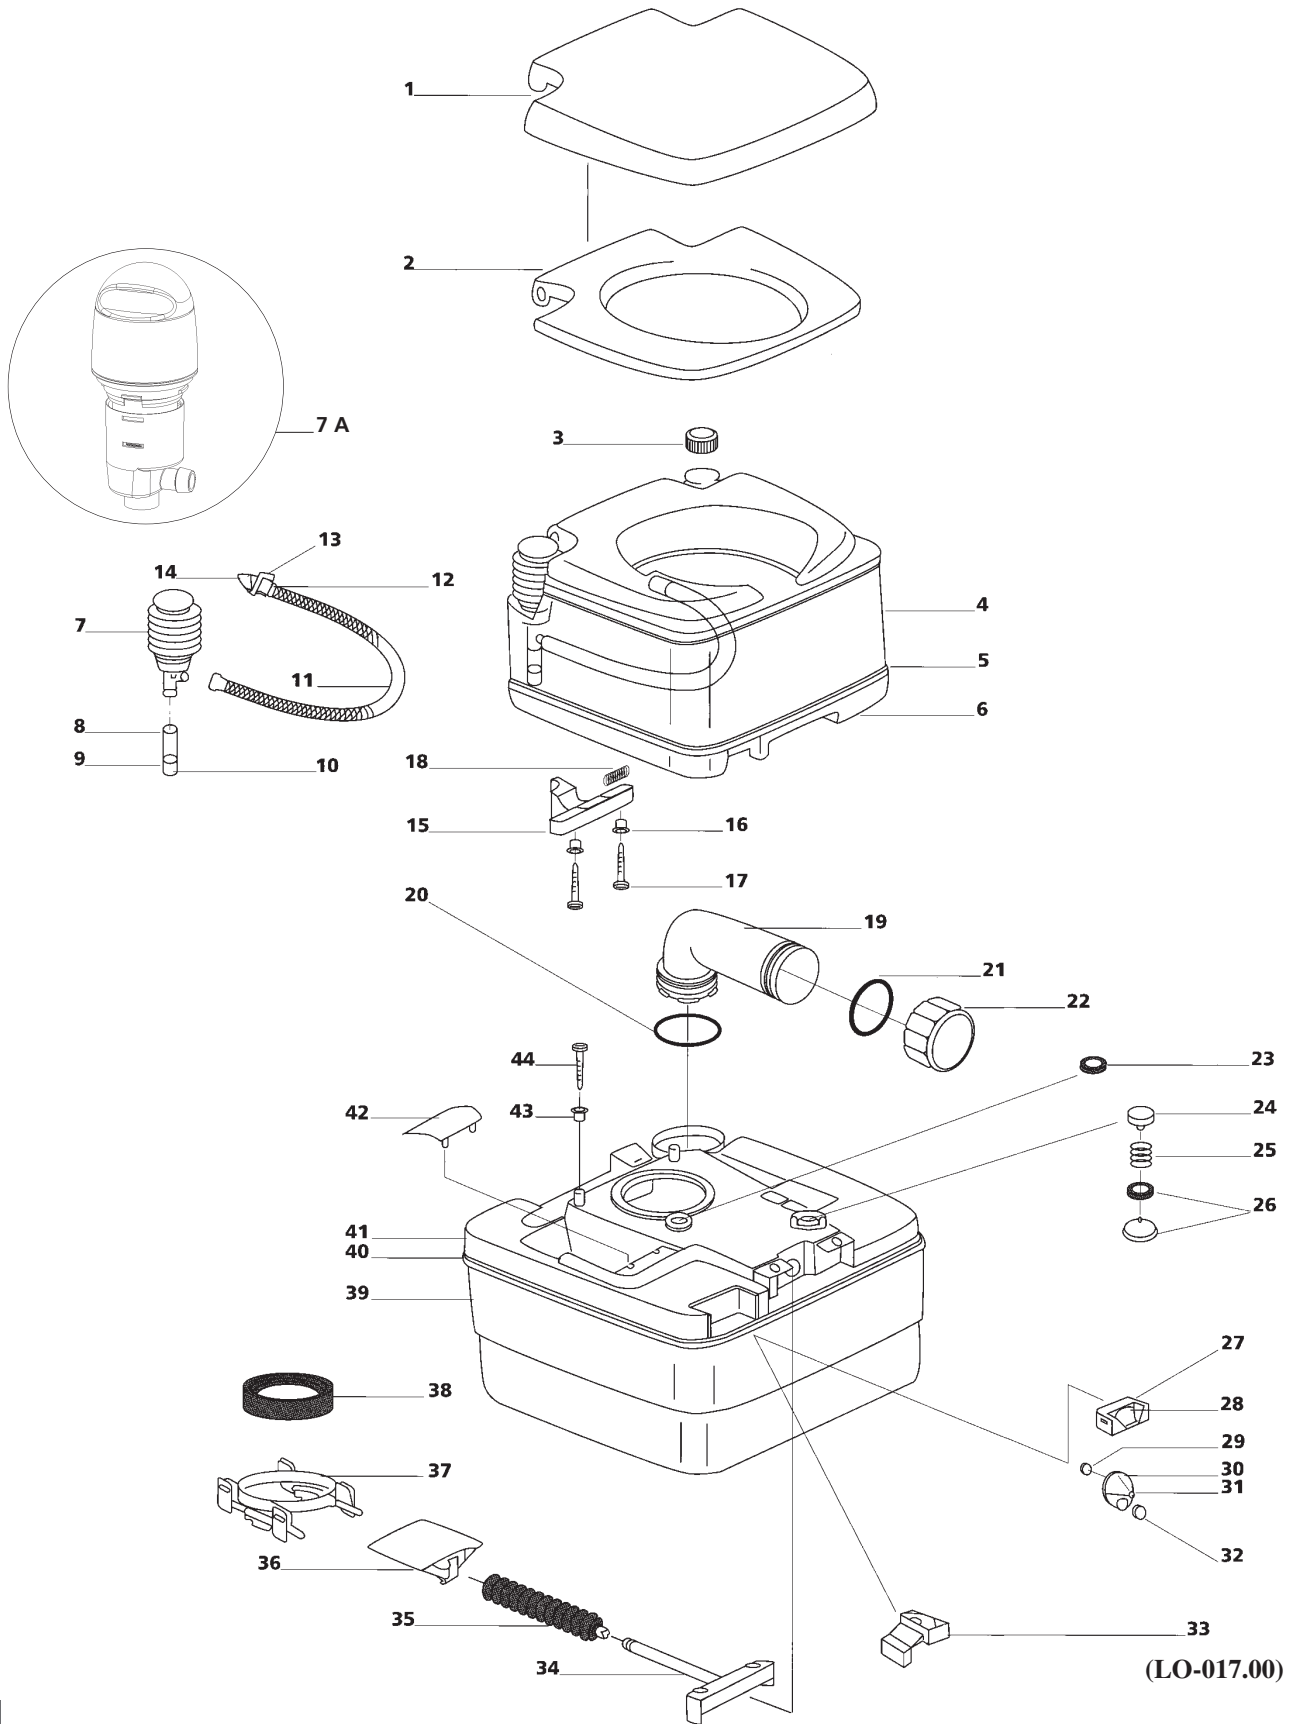

Porta Potti 335/345/365

(LO-017.00)

Porta Potti 335/345/365 (LO-047.00)

Spare part	Single spare part number	Assembly spare part number	Available in colour number
1. Cover		07331	68/79
2. Seat		(PP 335) 07220	79
3. Waterfill cap	12901		79
4. Watertank upper			
5. Weld watertank			
6. Watertank lower			
7. Bellow	07862		62
7a. Piston pump*	25817 (PP335)		79
	25818		68/79
8. Inlet tube		07024	
9. Check valve body		(PP 335) 07016	
10. Check valve flapper			
11. Flush tube			
12. Spring-seal-plunger		07031	62/79
13. O-ring			
14. Nozzle			
15. Clasp handle			
16. Clasp spacer			
17. Screw			
18. Spring			
19. Pour out Spout		07492	69/88
20. O-ring (+21.)	16195		
21. Capseal			79
22. Dump cap (+21.)	25803		79
23. Ventseal	07102		
24. Vent button			
25. Spring		07524	62/79
26. Seal retainer			
27. Bezel			
28. Lens			
29. Weight			
30. Decal level indicator			
31. Dial			
32. Magnet			
33. Float arm	21322		
34. Valve handle			
35. Boot seal			
36. Blade			
37. Retainer			
38. Lipseal	07101		
39. Holdingtank lower			
40. Weld holdingtank			
41. Holdingtank upper			
42. Clip retainer			
43. Clasp spacer			
44. Screw			
Porta Potti 335	Watertank complete	07212 (excl. Seat and Cover)	79
	Holdingtank complete	25800	79
Porta Potti 345	Watertank complete	07471 (excl. Seat and Cover)	79
	Holdingtank complete	25801	79
Porta Potti 345	Watertank complete	07471 (excl. Seat and Cover)	68
	Holdingtank complete	25801	68
Porta Potti 365	Watertank complete	07471 (excl. Seat and Cover)	79
	Holdingtank complete	25802	79
Porta Potti 365	Watertank complete	07471 (excl. Seat and Cover)	68
	Holdingtank complete	25802	68

* Toilets produced after August 2005.

For colournumber see page 68