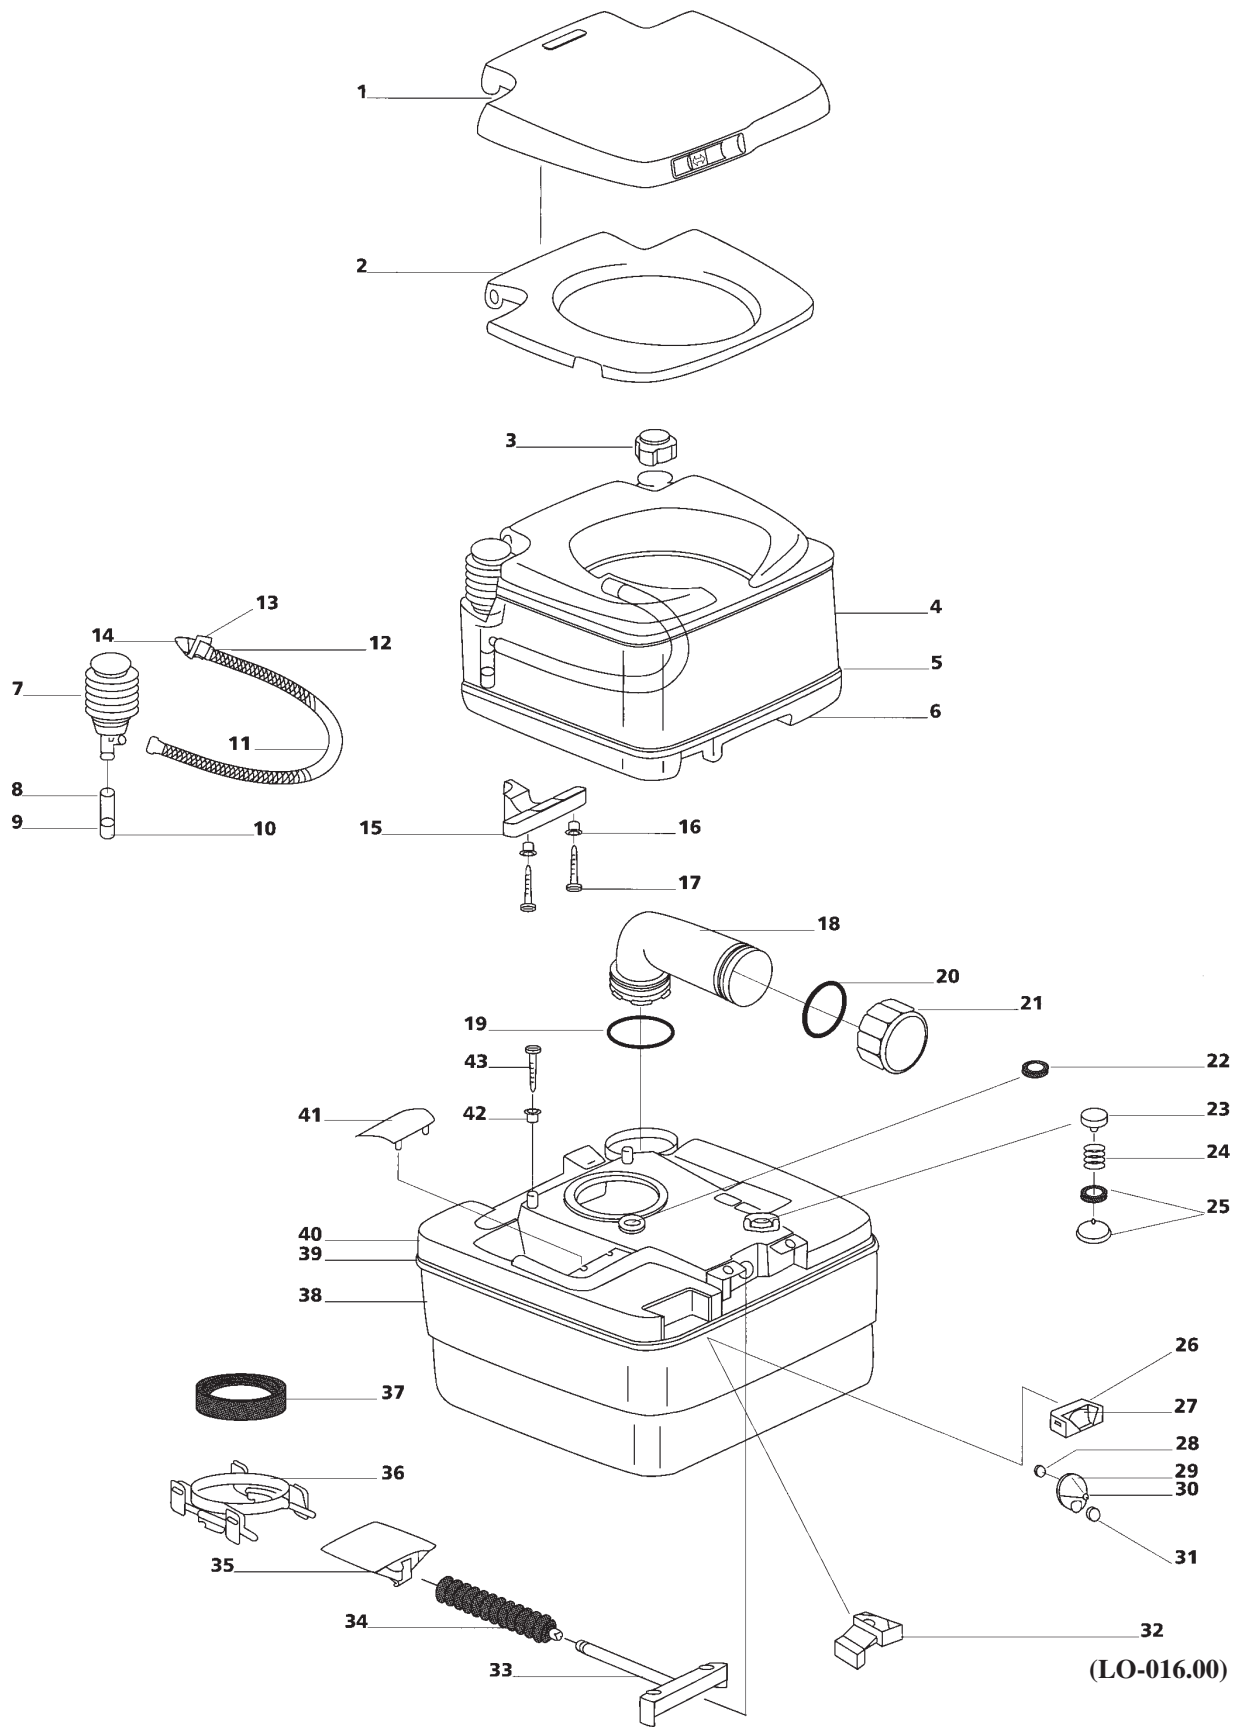

# Porta Potti 235/245/265

**Porta Potti 235/245/265 (LO-046.00)**

Spare part	Single spare part number	Assembly spare part number	Available in colour number
<b>1.</b> Cover		07317	44/70
<b>2.</b> Seat		(PP 235) 07220	44/70
<b>3.</b> Waterfill cap	25804		70
<b>4.</b> Watertank upper			
<b>5.</b> Weld watertank			
<b>6.</b> Watertank lower			
<b>7.</b> Bellow	07862		62/70
<b>8.</b> Inlet tube		07024	
<b>9.</b> Check valve body		(PP 235) 07016	
<b>10.</b> Check valve flapper			
<b>11.</b> Flush tube			
<b>12.</b> Spring-seal-plunger		07031	62/79
<b>13.</b> O-ring			
<b>14.</b> Nozzle			
<b>15.</b> Clasp handle			
<b>16.</b> Clasp spacer			
<b>17.</b> Screw			
<b>18.</b> Pour out Spout		07492	45/70
<b>19.</b> O-ring (+20.)	16195		
<b>20.</b> Capseal			
<b>21.</b> Dump cap (+20.)	07493		70
<b>22.</b> Ventseal	07102		
<b>23.</b> Vent button			
<b>24.</b> Spring		07524	62/79
<b>25.</b> Seal retainer			
<b>26.</b> Bezel			
<b>27.</b> Lens			
<b>28.</b> Weight			
<b>29.</b> Decal level indicator			
<b>30.</b> Dial			
<b>31.</b> Magnet			
<b>32.</b> Float arm	21322		
<b>33.</b> Valve handle			
<b>34.</b> Boot seal			
<b>35.</b> Blade			
<b>36.</b> Retainer			
<b>37.</b> Lipseal	07101		
<b>38.</b> Holdingtank lower			
<b>39.</b> Weld holdingtank			
<b>40.</b> Holdingtank upper			
<b>41.</b> Clip retainer			
<b>42.</b> Clasp spacer			
<b>43.</b> Screw			
Porta Potti 235	Watertank complete	07212 (excl. Seat and Cover)	45/70
	Holdingtank complete	07213	45/70
Porta Potti 245	Watertank complete	07397 (excl. Seat and Cover)	45/70
	Holdingtank complete	07473	45/70
Porta Potti 265	Watertank complete	07397 (excl. Seat and Cover)	45/70
	Holdingtank complete	07474	45/70

For colournumber see page 68