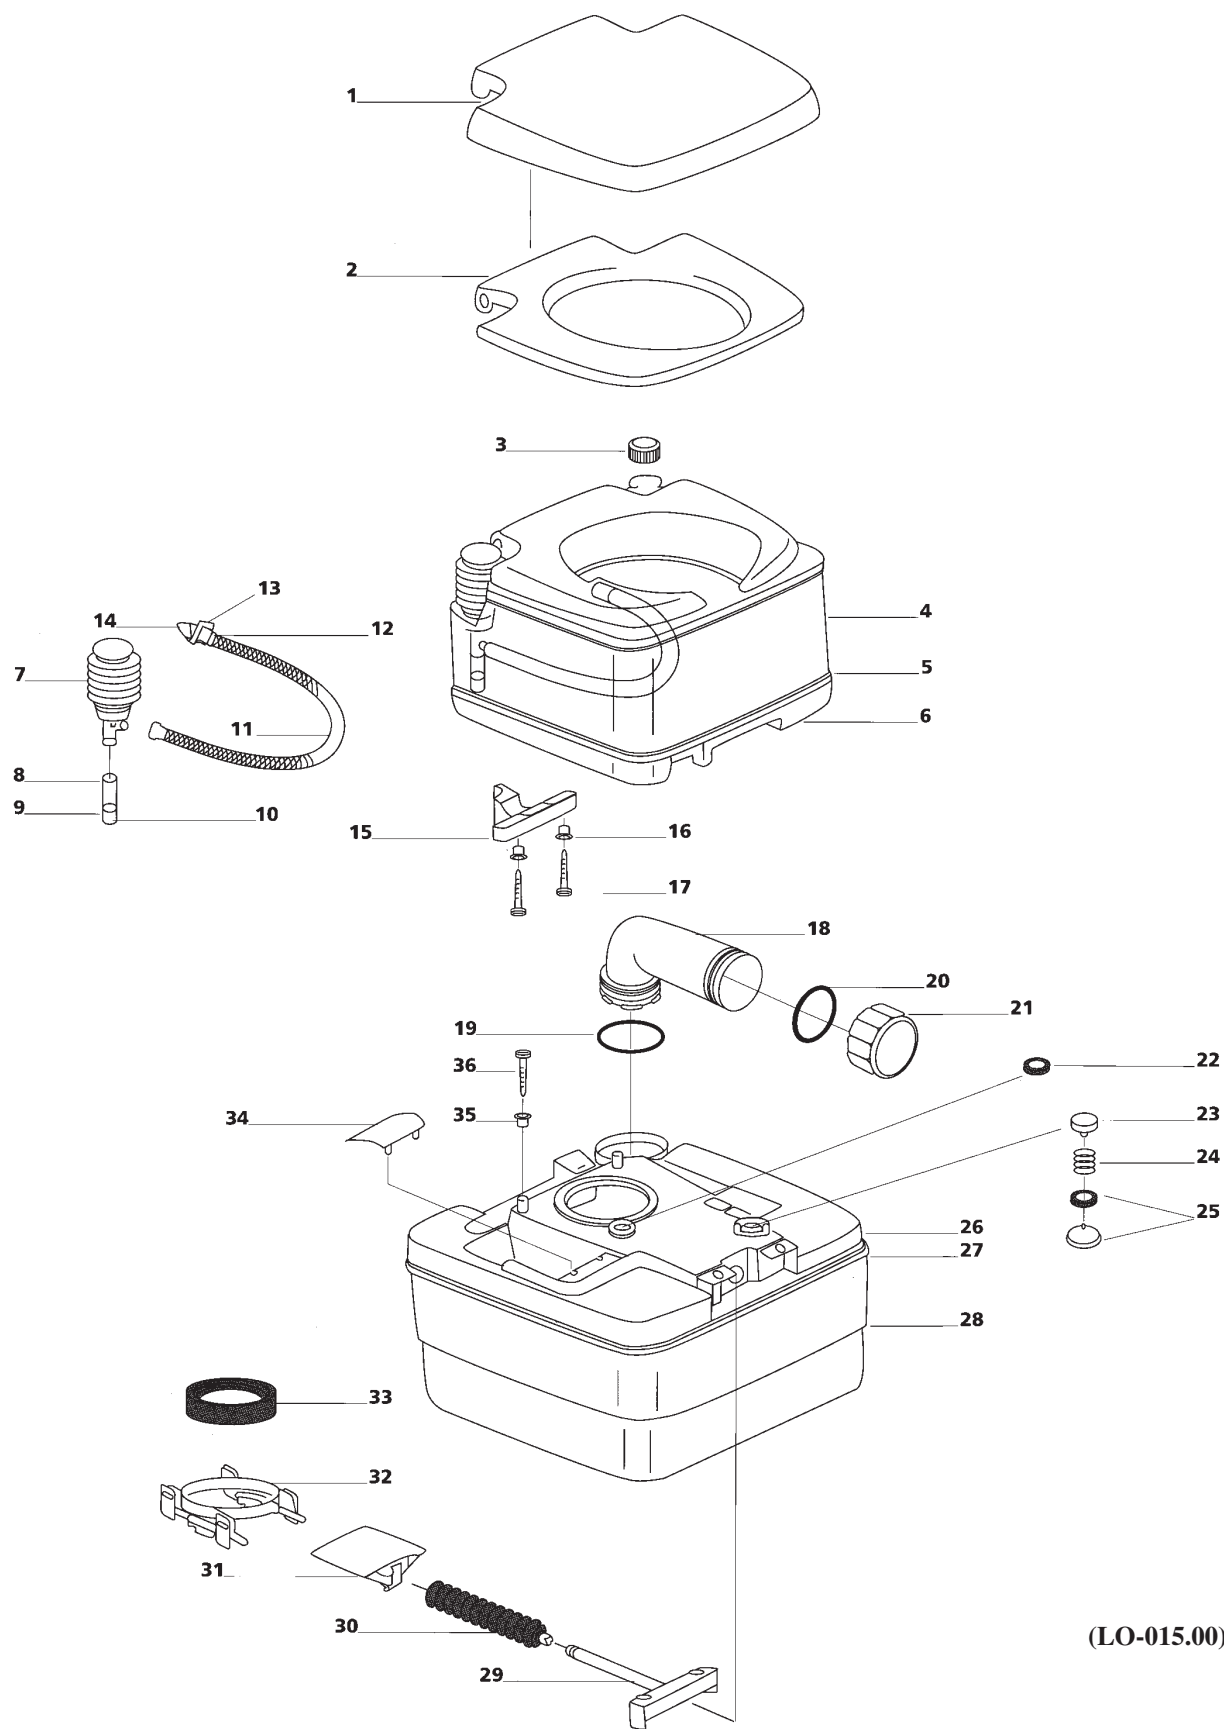

Porta Potti 145/165

(LO-015.00)

Porta Potti 145/165 (LO-045.00)

Spare part	Single spare part number	Assembly spare part number	Available in colour number
1. Cover		07331	44/68 (Elegance)
2. Seat			
3. Waterfill cap	12901		79
4. Watertank upper			
5. Weld watertank			
6. Watertank lower			
7. Bellow	07862		62/79
8. Inlet tube			
9. Check valve body		07024	
10. Check valve flapper			
11. Flush tube			
12. Spring-seal-plunger		07031	62/79
13. O-ring			
14. Nozzle			
15. Clasp handle			
16. Clasp spacer			
17. Screw			
18. Pour out Spout		07492	62
19. O-ring (+20.)	16195		
20. Capseal			
21. Dump cap (+20.)	07493		62
22. Ventseal	07102		
23. Vent button			
24. Spring		07524	62/79
25. Seal retainer			
26. Holdingtank upper			
27. Weld holdingtank			
28. Holdingtank lower			
29. Valve handle			
30. Boot seal			
31. Blade			
32. Retainer			
33. Lipseal	07101		
34. Clip retainer			
35. Clasp spacer			
36. Screw			

Porta Potti 145	Watertank complete	07471 (excl. Seat and Cover)	44
	Holdingtank complete	07475	44
Porta Potti 165	Watertank complete	07471 (excl. Seat and Cover)	44
	Holdingtank complete	07476	44

Attention: For colour Elegance (grey)		Before august 1994	After august 1994
Porta Potti 145	Watertank complete	07471	07471 68
	Holdingtank complete	25813	16791
Porta Potti 165	Watertank complete	07471	07471 68
	Holdingtank complete	25814	07476 68