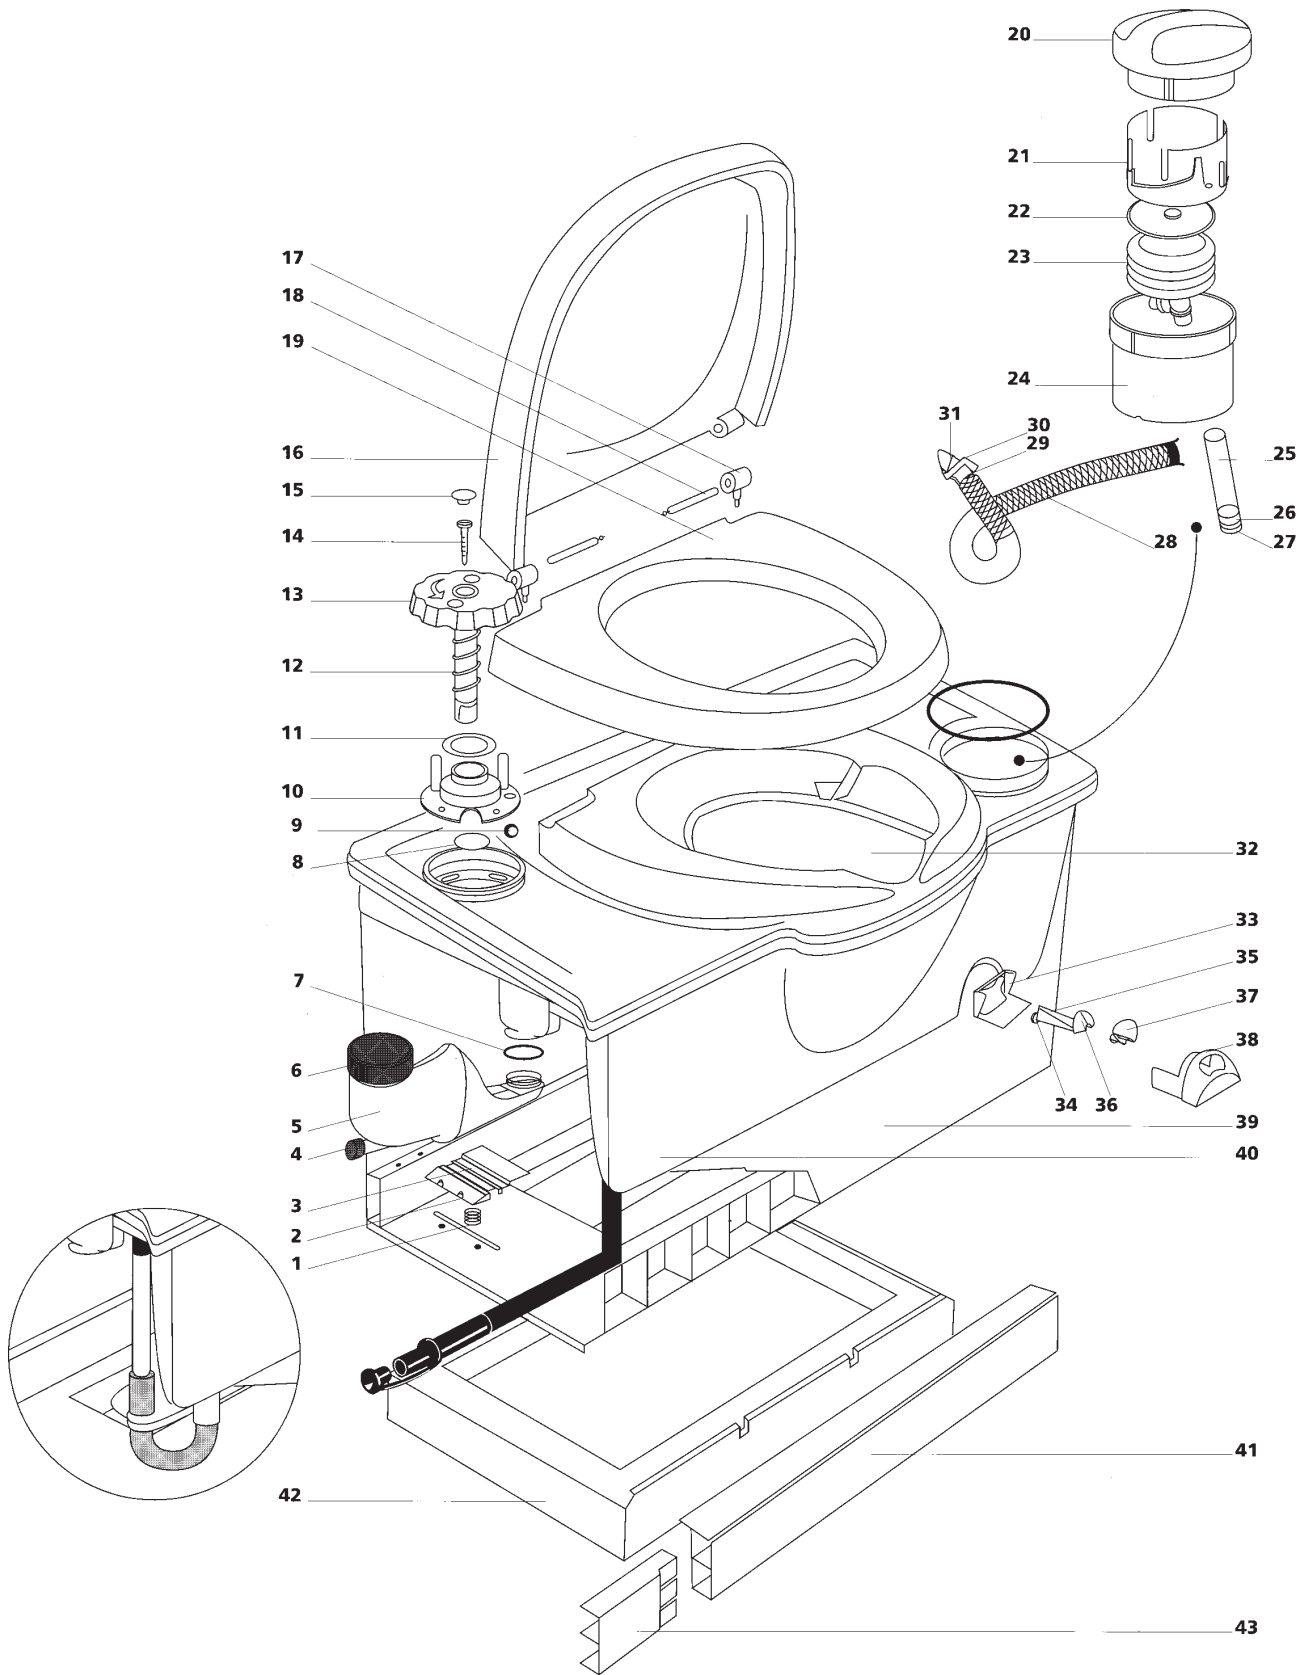

Cassette C4

(LO-023.00)

Cassette C4 (LO-053.00)

Spare part	Single spare part number	Assembly spare part number	Available in colour number
1. Spring clip retainer	16169		
2. Clip retainer		16350	78
3. Clip			
4. Draincap waterfillfunnel	16385		78
5. Waterfillfunnel		16381	74
6. Cap waterfillfunnel	16848		78
7. O-ring			
8. O-ring			
9. Ball float			
10. Stop retainer			
11. Nylon bushing			
12. Spring flush knob			
13. Flush knob		16377	62
14. Screw			
15. Plug flush knob			
16. Cover		16194	62
17. Hinge post	16183		10/62
18. Hinge pin			
19. Seat			
20. Flush cap			
21. Cylinder flush			
22. Bellow cap			
23. Bellow	21065		
24. Well pump		20291	10/62
25. Inlet tube			
26. Check valve body	21066		
27. Check valve flapper			
28. Flush tube			
29. Seal/plunger/spring	20292		10/62
30. O-ring			
31. Nozzle			
32. Bowl			
33. Dial support			
34. Magnet			
35. Level indicator dial		16171	10/62
36. Decal level indicator			
37. Lens			
38. Level indicator bezel			
39. Base			
40. Watertank			
41. Frontpanel			
42. Basepad			
43. Extension frontpanel	16266		10/62

Cassette