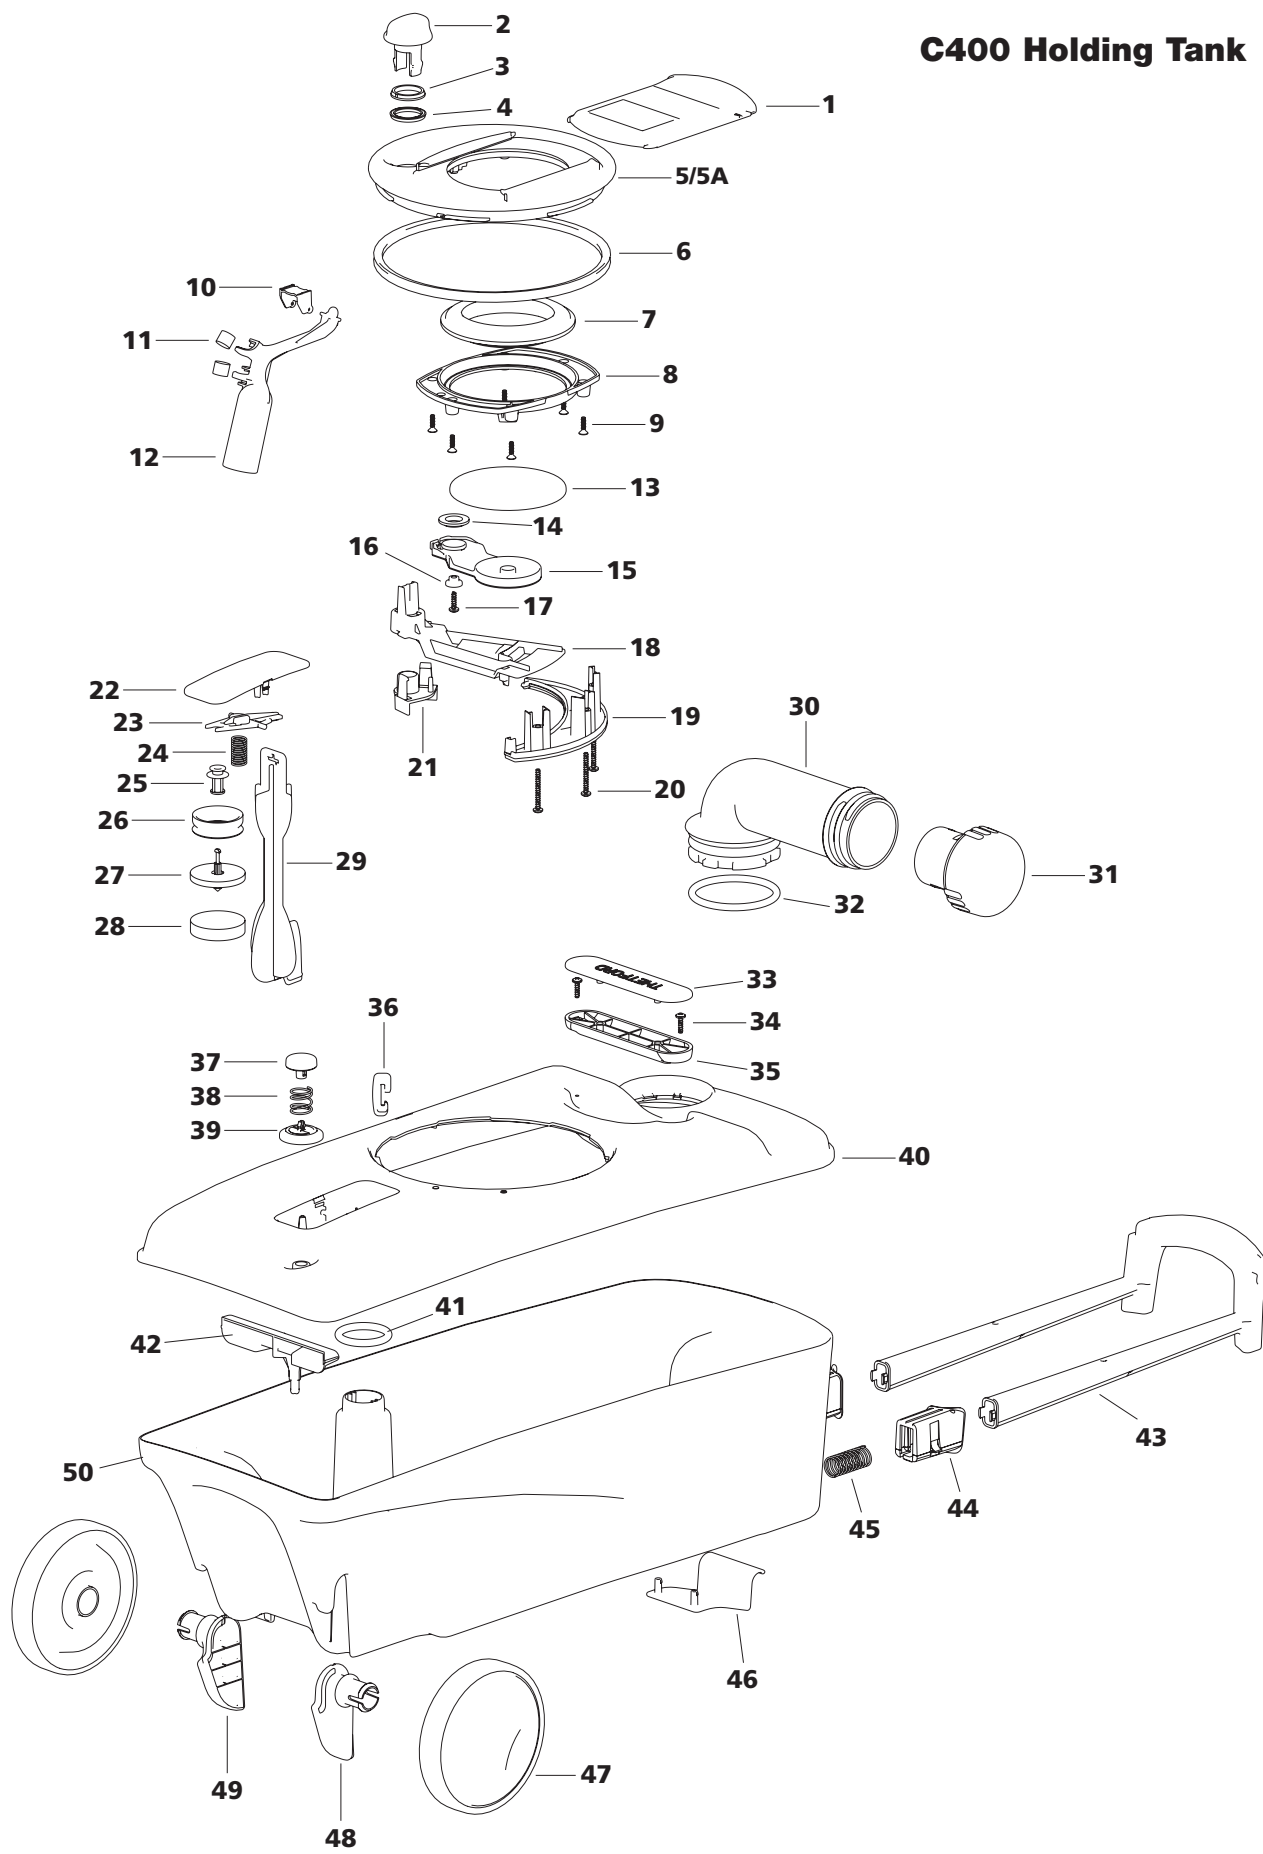

C400 Holding Tank

(LO-031.01)

C-400 HOLDING TANK (LO-064.01)

| | Single spare part number | Assembly spare part number | Available in colour number |
|----------------------------------|-----------------------------|-------------------------------|-------------------------------|
| 1. Slidingcover | | 32301 | 06 |
| 2. Blade opener | | 32300 | 16 |
| 3. Washer | | | |
| 4. Seal parker | | | |
| 5. Holding tank plate L* | | 32302 | 06 |
| 5A. Holding tank plate R* | | 32328 | 06 |
| 6. Seal mechanism | | 32303 | |
| 7. Lipseal | 23721 | | |
| 8. Seal plate | | | |
| 9. Screw | | | |
| 10. Retainer | | | |
| 11. Magnet | | 32304 | |
| 12. Float arm | | | |
| 13. Blade | 50731 | | |
| 14. Bearing plate | | | |
| 15. Blade arm | | | |
| 16. Bushing mechanism | | | |
| 17. Screw | | | |
| 18. Blade driver | | | |
| 19. Support track | | | |
| 20. Screw | | | |
| 21. Mechanism retainer | | | |
| 22. Vent lid | | | |
| 23. Vent lifter | | | |
| 24. Vent spring | | | |