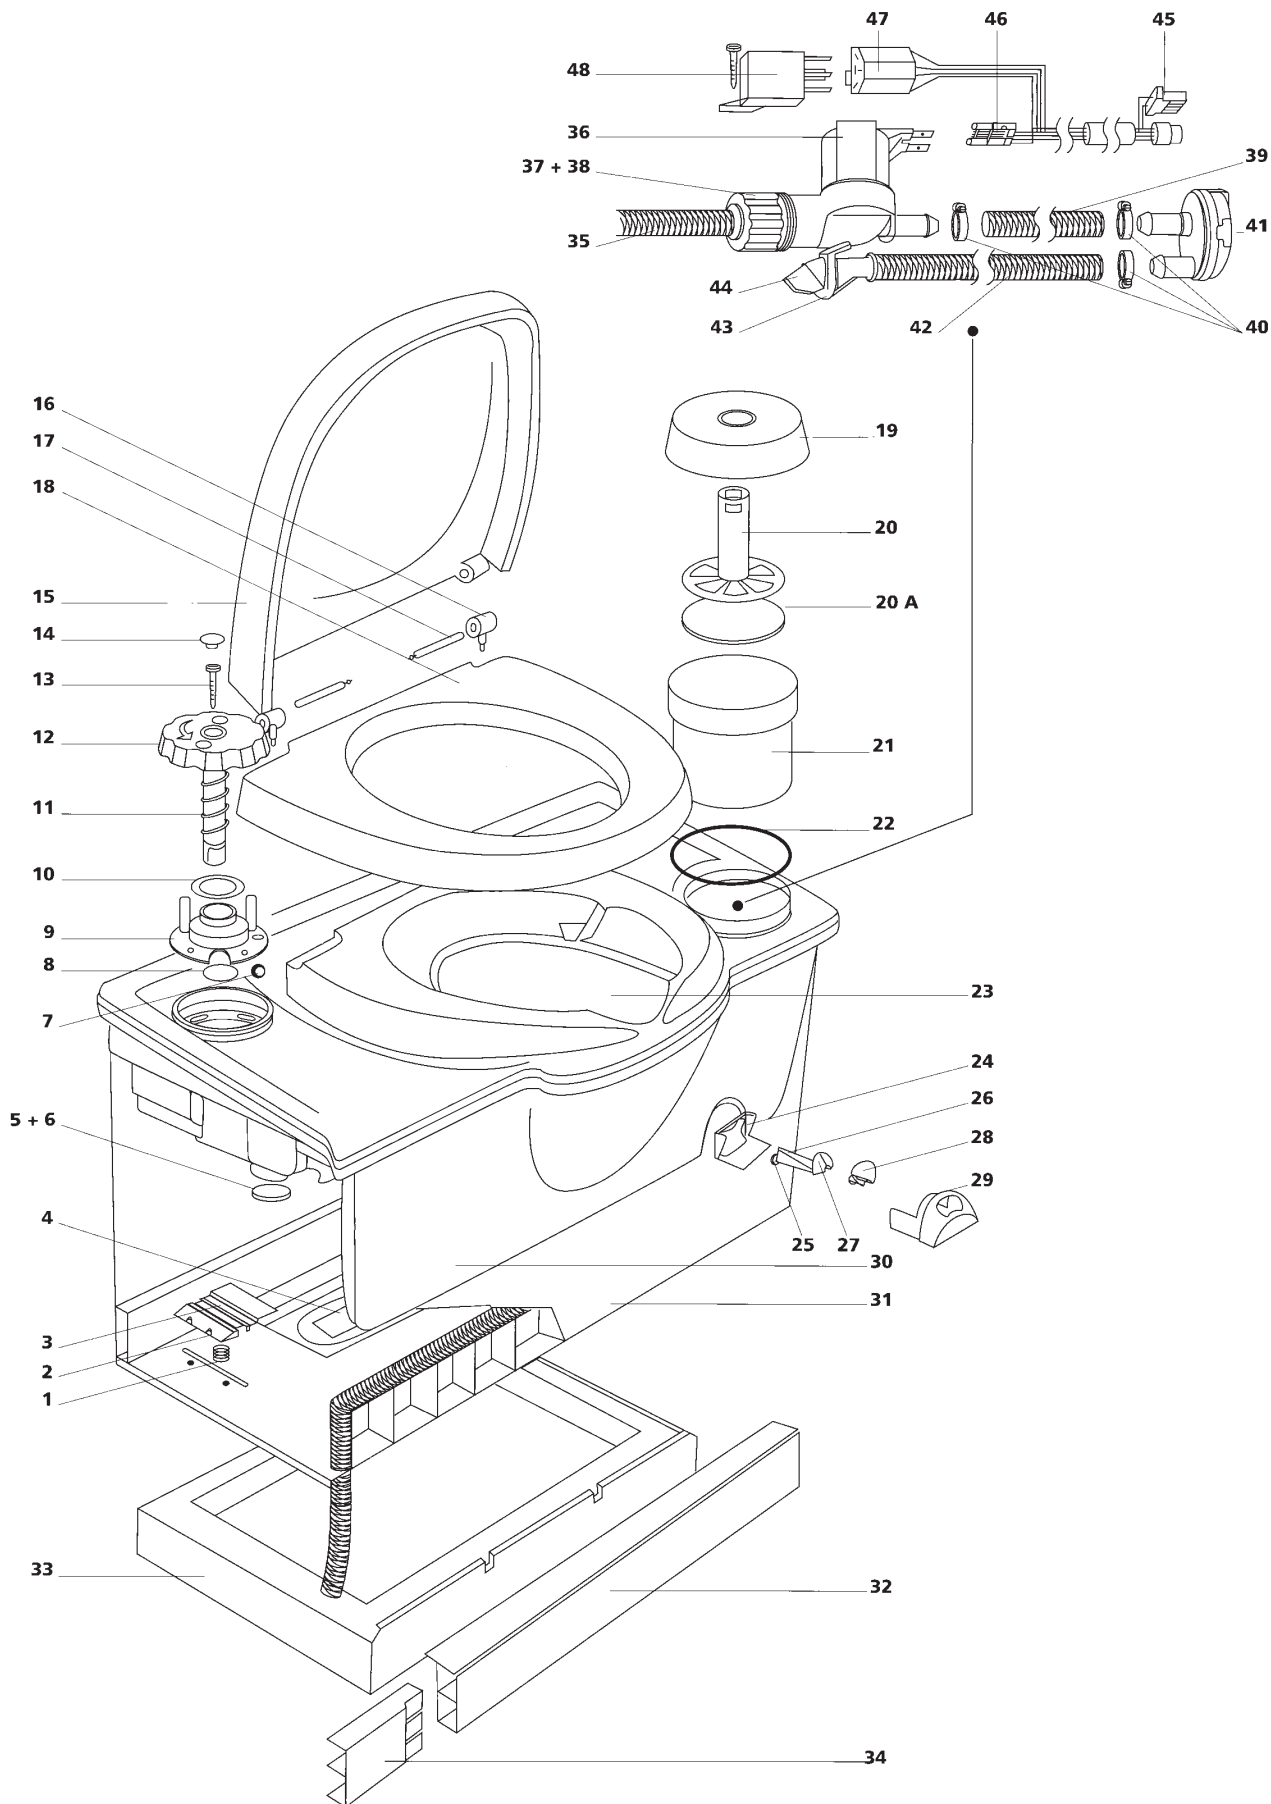

Cassette C3

(LO-021.00)

Cassette C3 (LO-051.00)

Spare part	Single spare part number	Assembly spare part number	Available in colour number
1. Spring clip retainer	16169		
2. Clip retainer		16350	78
3. Clip			
4. Drip tray	16166		78
5. Plug fill bottle			
6. O-ring			
7. Ball float			
8. O-ring			
9. Stop retainer			
10. Nylon bushing			
11. Spring flush knob		16377	62
12. Flush knob			
13. Screw			
14. Plug flush knob			
15. Cover		16194	62
16. Hinge post	16183		10/62/70
17. Hinge pin			
18. Seat			
19. Tissue cap			
20. Tissue holder		16184	62/70
20. A Tissue bracket			
21. Tissuwell			
22. O-ring			
23. Bowl			
24. Dial support			
25. Magnet			
26. Level indicator dial		16171	10/62/70
27. Decal level indicator			
28. Lens			
29. Level indicator bezel			
30. Bench			
31. Base			
32. Frontpanel			
33. Basepad			
34. Extension frontpanel	16266		10/62
35. Watersupply tube			
36. Electric valve		20104	
37. Hose barb			
38. Hose nut			
39. Watertube			
40. Clamp			
41. Vacuumbreaker	16833		
42. Flush tube			
43. O-ring		20103	10/62
44. Nozzle			
45. Electric connection mechanism			
46. Electric connection valve			
47. Electric connection relay			
48. Relay	20106		

For colournumber see page 68