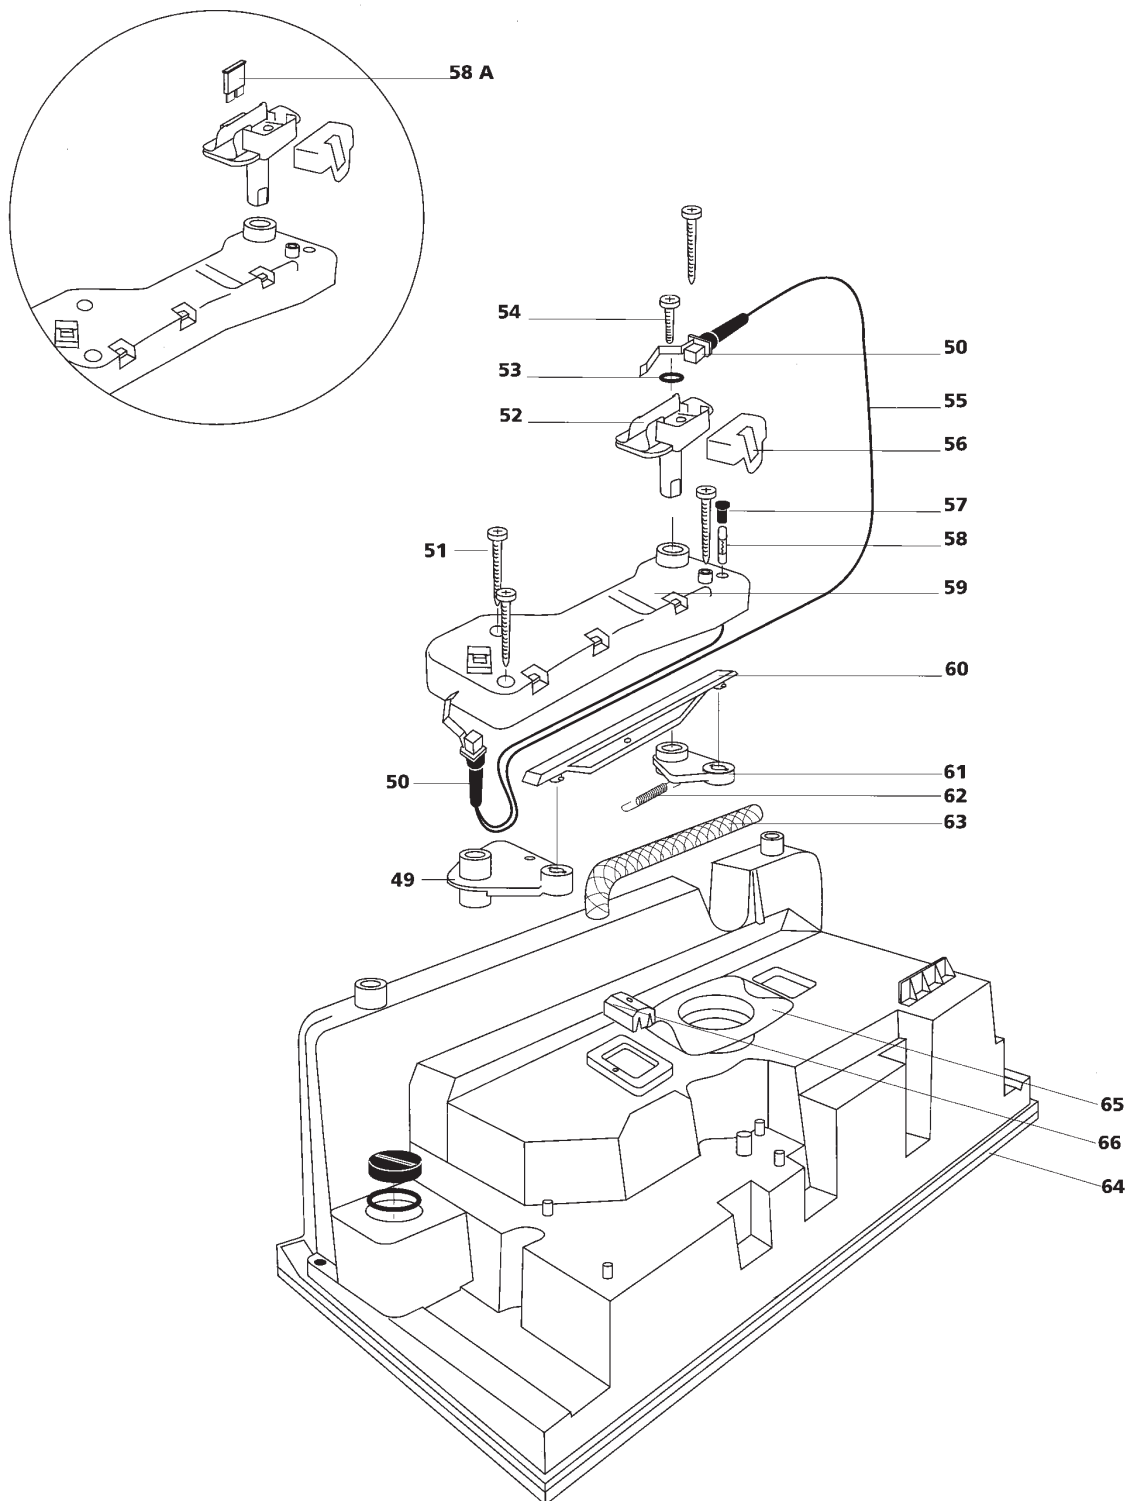

C3

(LO-022.00)

**Cassette C3 bench (LO-052.00)**

Spare part	Single spare part number	Assembly spare part number	Available in colour number	
<b>49.</b> Crank		16379		
<b>50.</b> Switch	20107			
<b>51.</b> Screw				
<b>52.</b> Saddle				
<b>53.</b> Washer				
<b>54.</b> Screw				
<b>55.</b> Cable	16389			74
<b>56.</b> Switch cover	16390			10
<b>57.</b> Cap fuse holder				
<b>58.</b> Glass fuse 3 Amp	16391			
<b>58. A</b> Fuse 3 Amp*	21766			
<b>59.</b> Mechanism housing				
<b>60.</b> Link				
<b>61.</b> Crank				
<b>62.</b> Spring				
<b>63.</b> Watersupply tube				
<b>64.</b> Bench				
<b>65.</b> Bowlflange				
<b>66.</b> Magnet basket				

\* Toilets produced after June 1994

Cassette