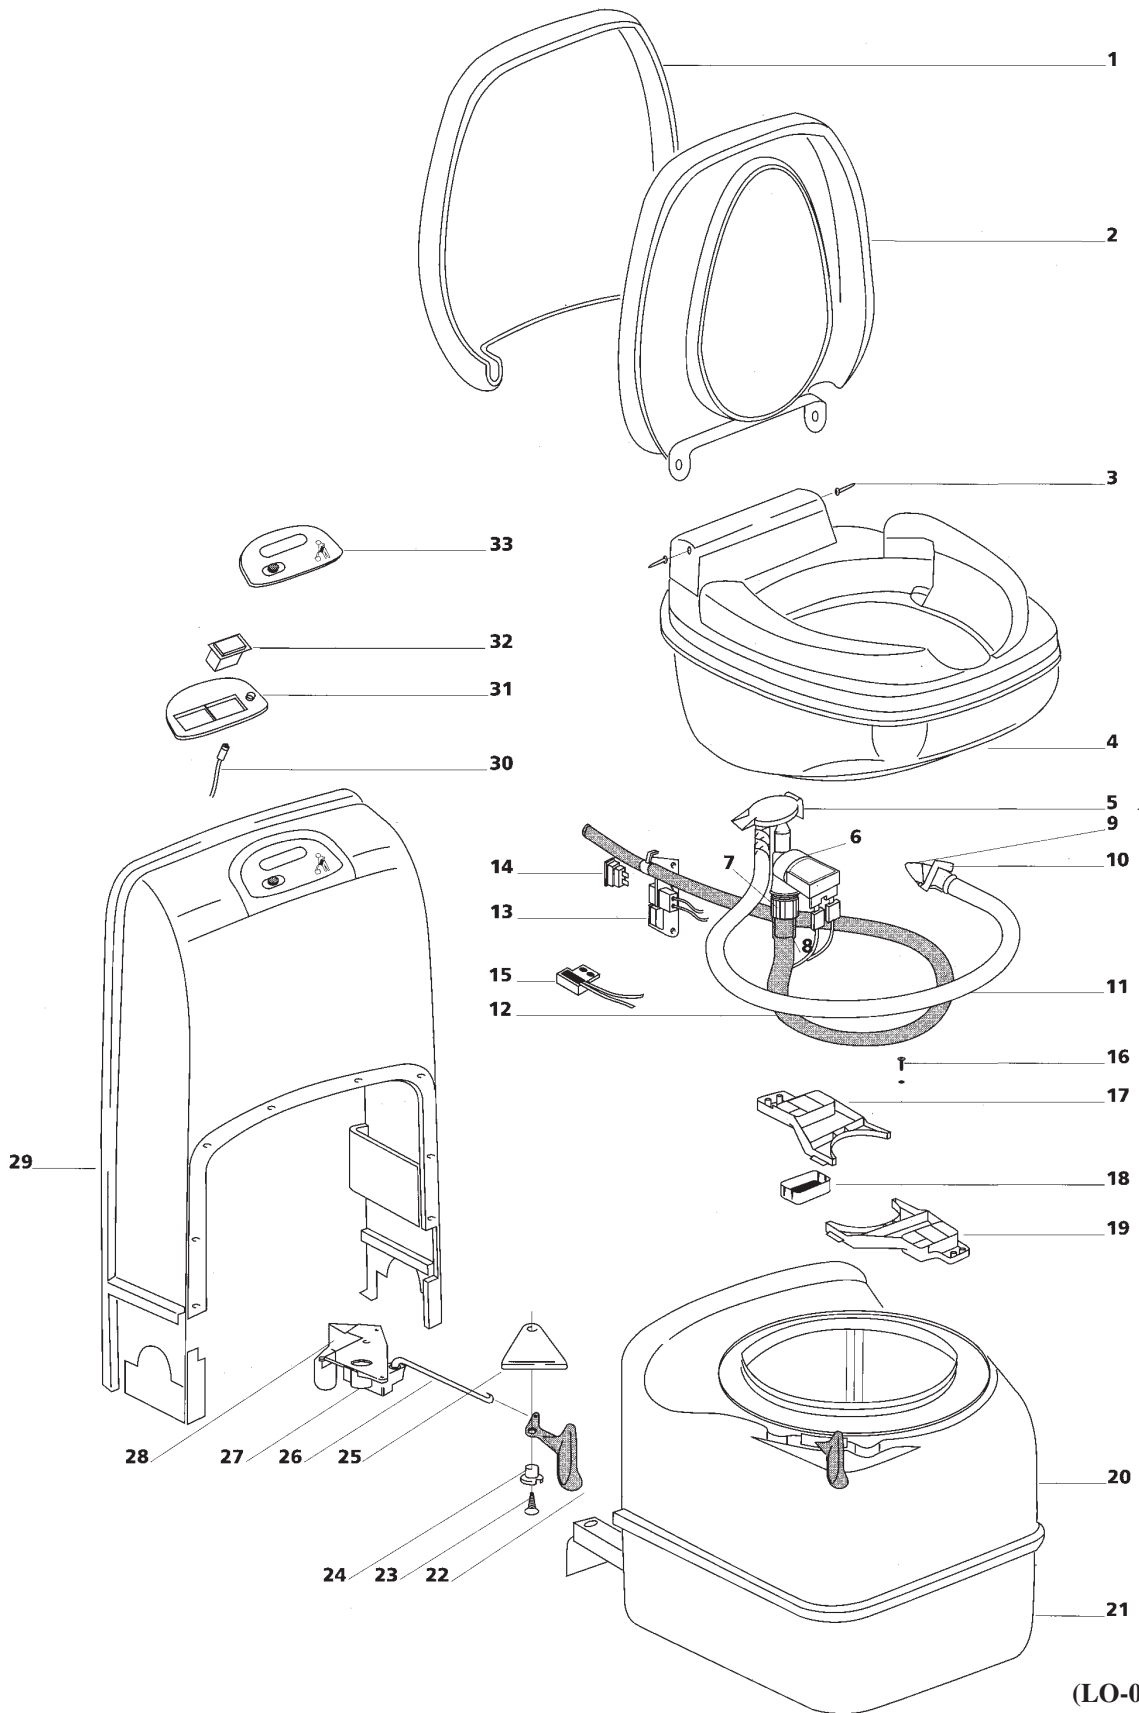

# C-200 S/CS

(LO-027.00)

**C-200 S/CS (LO-057.01)**

Spare part	Single spare part number	Assembly spare part number	Available in colour number
1. Cover			
2. Seat		23706	62
3. Hinge pin	23707		62
4. Bowl			
5. Vacuumbreaker	16833		
6. Electric valve			
7. Hose nut		23709	
8. Hose barb			
9. O-ring			
10. Nozzle		23710	62
11. Watertube			
12. Watertube			
13. Waterfuse bracket			
14. Fuse	21766		
15. Reed switch	23714		62
16. Screw			
17. Bowl retainer bracket			
18. Magnet basket			
19. Bowl retainer bracket			
20. Base upper			
21. Base lower			
22. Handle			
23. screw		23713	74
24. Bushing			
25. Seal handle			
26. Link			
27. Saddle			
28. Saddle bracket	23848		
Bracket outside vent	23850		
29. Console			
30. Led C-200 S and CS	23718		
31. Switch panel			
32. Flush switch	23716		
33. Bezel		23846	

Cassette