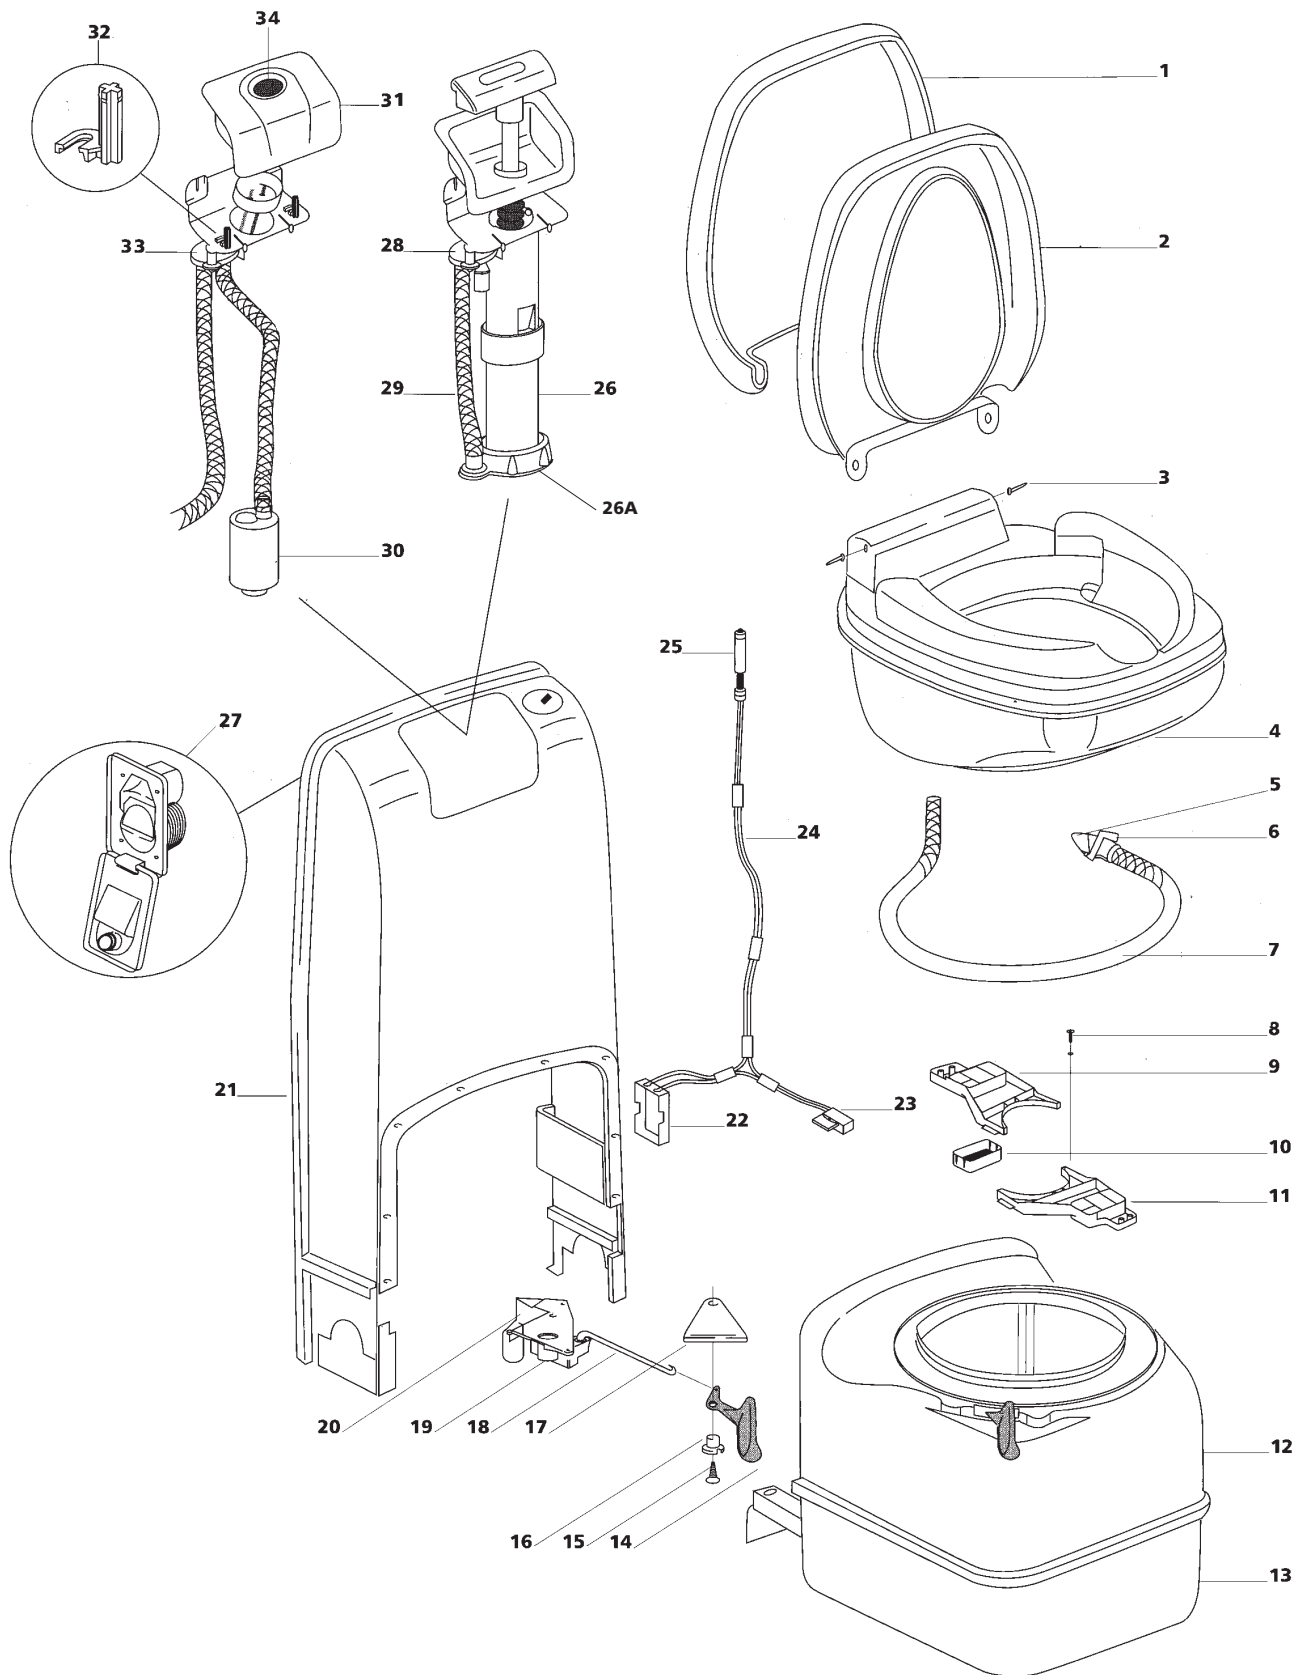

C-200 CW / CWE

(LO-026.00)

C-200 CW / CWE (LO-056.01)

Spare part	Single spare part number	Assembly spare part number	Available in colour number
1. Cover			
2. Seat		23706	62
3. Hinge pin	23707		62
4. Bowl			
5. O-ring			
6. Nozzle		23710	62
7. Watersupply tube			
8. Screw			
9. Bowl retainer bracket			
10. Magnet basket			
11. Bowl retainer bracket			
12. Base upper			
13. Base lower			
14. Handle			
15. Screw		23713	74
16. Bushing			
17. Seal handle			
18. Link			
19. Saddle			
20. Saddle bracket	23848		
Bracket outside vent	23850		
21. Console			
22. Battery container			
23. Reed switch		23738	
24. Wiring harness			
25. Led C-200 CW			
26. Manual pump	23739		62
26. A Pump retainer	23845		
27. Waterfill door	23791		57/80/84
28. Vacuum breaker	16833		
29. Water tube			
30. Pump	16374		
31. Bezel			
32. Adaptor bezel		23771	62
33. Vacuum breaker	16833		
34. Switch	23792		

Cassette