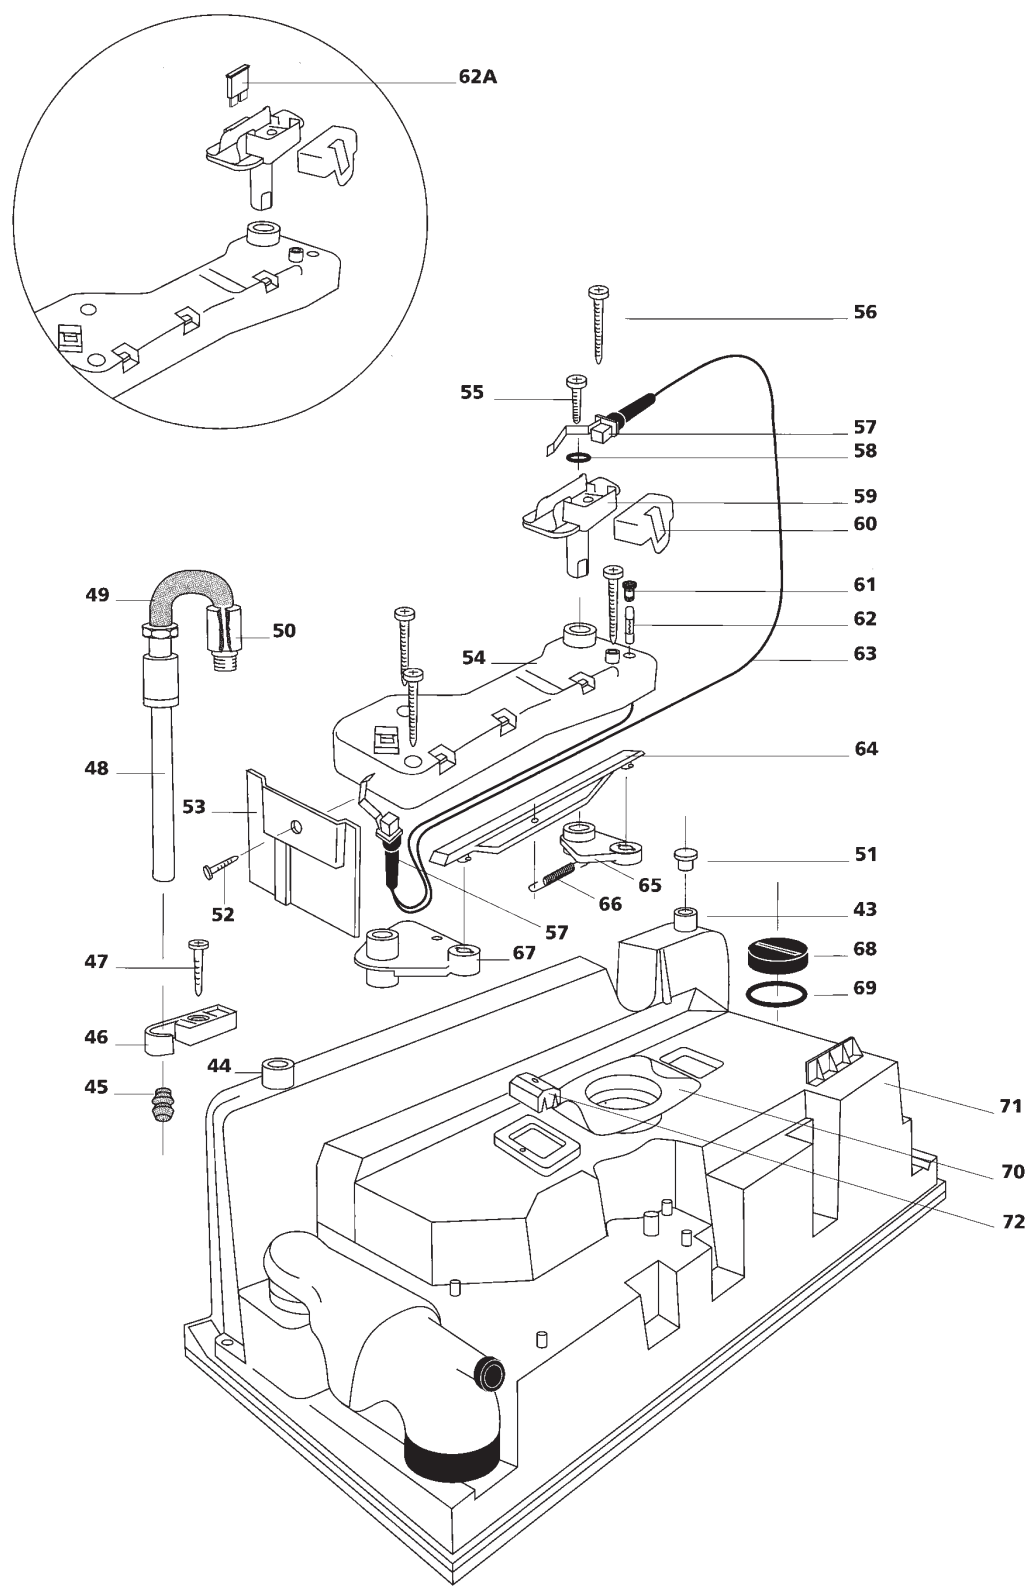

C2

Cassette C2 bench (LO-050.00)

Spare part	Single spare part number	Assembly spare part number	Available in colour number	
44. Connection draintube				
45. Drain connector				
46. Bracket				
47. Screw				
48. Sight glass		LH = 21370 RH = 21371		
49. Draintube				
50. Clamp collar				
51. Blind plug				
52. Skiffy fastener				
53. Splash guard				
54. Mechanism housing		16379		
55. Screw				
56. Screw				
57. Switch	20107			
58. Washer				
59. Saddle				
60. Switch cover	16390			10
61. Cap fuse holder				74
62. Glass fuse 3 Amp	16391			
62. A Fuse 3 Amp*	21766			
63. Cable	16389			
64. Link				
65. Crank				
66. Spring				
67. Crank				
68. Plug fill bottle				
69. O-ring				
70. Bowlflange				
71. Bench/watertank				
72. Magnet basket				

* Toilets produced after June 1994

Cassette