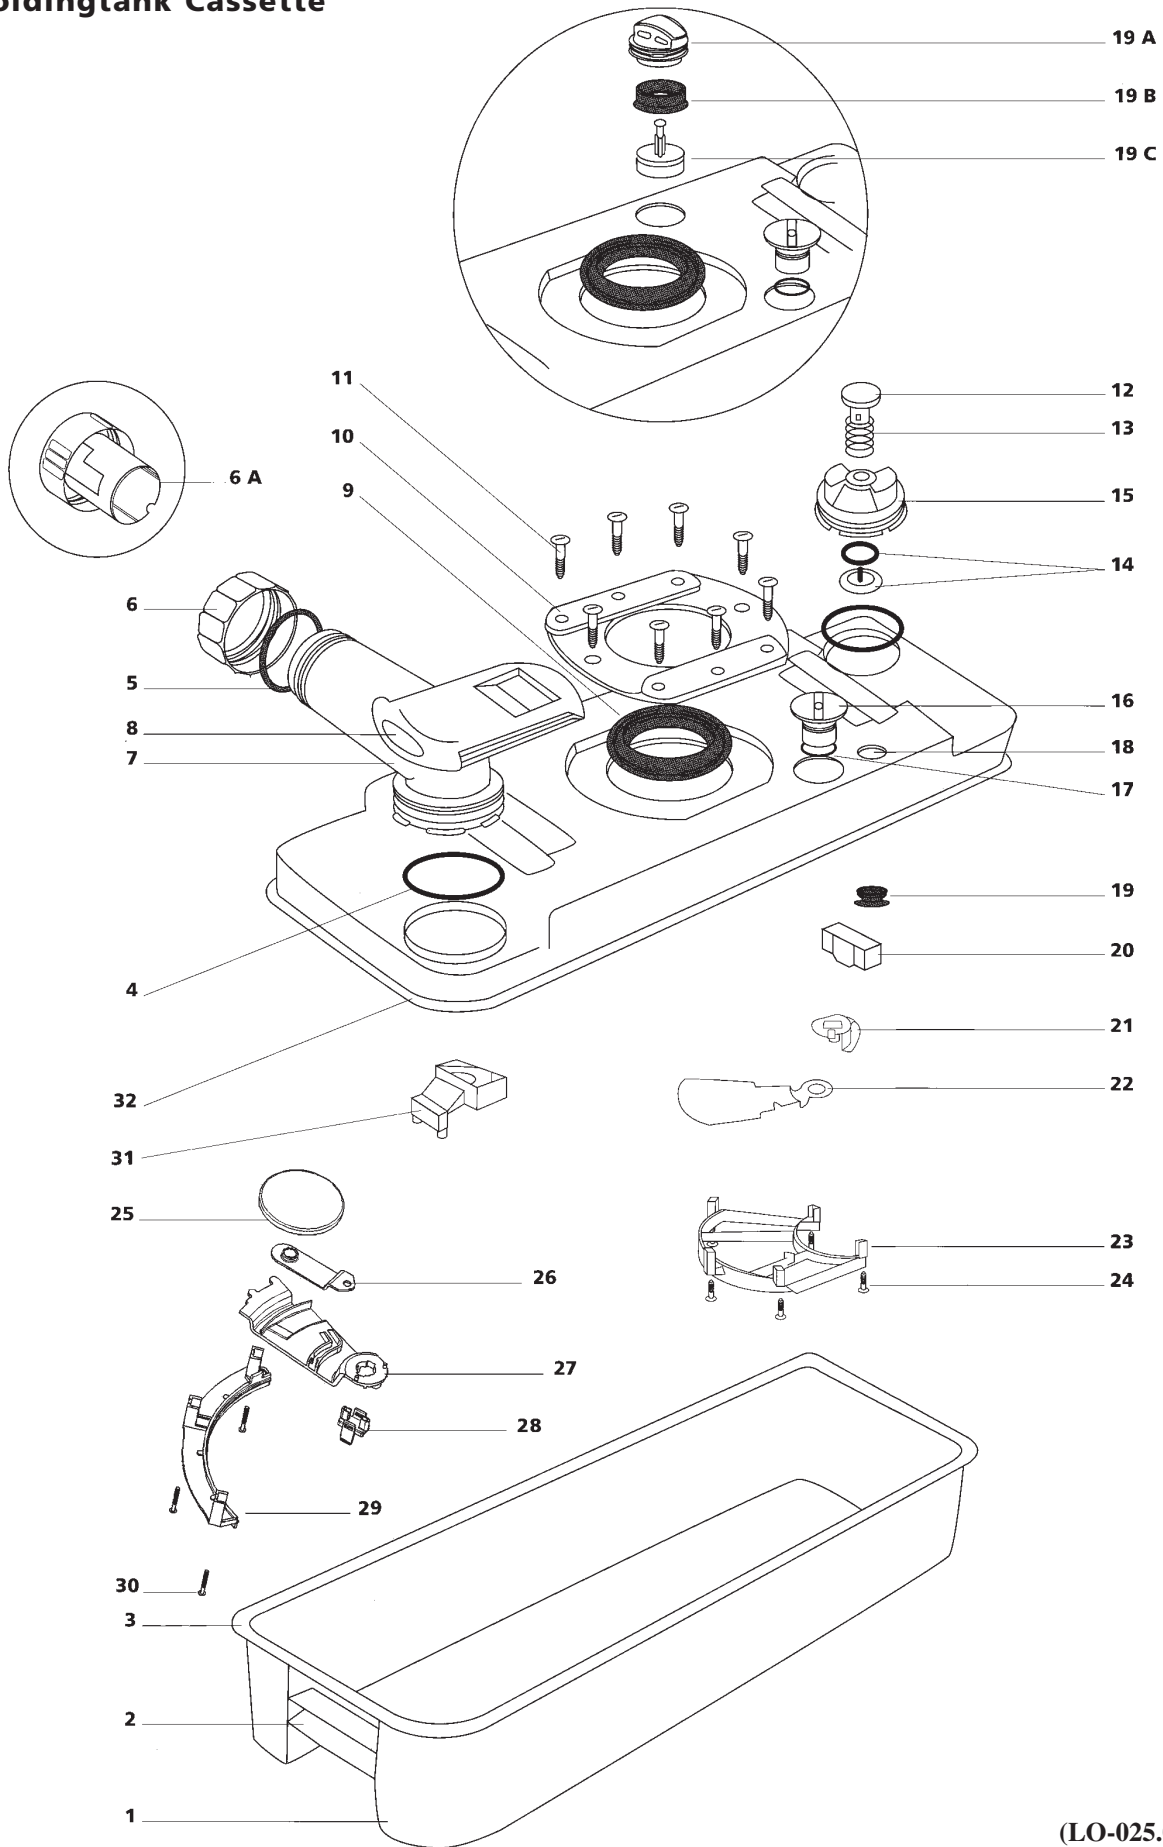

Holdingtank Cassette

(LO-025.00)

Holdingtank Cassette (LO-055.00)

Spare part	Single spare part number	Assembly spare part number	Available in colour number
1. Holdingtank lower			
2. Carry handle			
3. Weld holdingtank			
4. O-ring (+5.)	16195		
5. Capseal		16196	74
6. Dump cap (+5.)	16384		78
6. A Measuring cup	25810		78
7. Pour out Spout			
8. Sliding cover	21333		74
9. Lipseal ¹⁾	16175		
Lipseal ²⁾	23721		
10. Seal cover			
11. Screw			
12. Vent button		16176	74
13. Spring	07524		78
14. Seal retainer			
15. Ventplug			
16. Blade opener ³⁾		21458	74
17. Cupseal			
18. Venthole			
19. Ventseal	20339		
19. A Automatic vent upper ⁴⁾			
19. B Seal automatic vent	21528	23722	74
19. C Foam			
20. Float vent	21510		
21. Blade driver			
22. Blade			
23. Blade retainer			
24. Screw			
25. Blade	23847		
26. Blade arm			
Washer			
Screw			
27. Blade arm driver			
28. Drive arm retainer			
29. Track support			
30. Screw			
31. Float arm	21322		
32. Holdingtank upper			
Holdingtank RH complete:	21401 (Incl. Sliding cover)		74
Holdingtank LH complete:	21402 (Incl. Sliding cover)		74

¹⁾Lipseal 16175 for toilets produced until 15 June 2000.

²⁾Lipseal 23721 for toilets produced after 15 June 2000.

³⁾Blade opener 21458-74 for toilets produced until 15 June 2000.

⁴⁾Automatic vent. 23722-74 for toilets produced after June 1993.