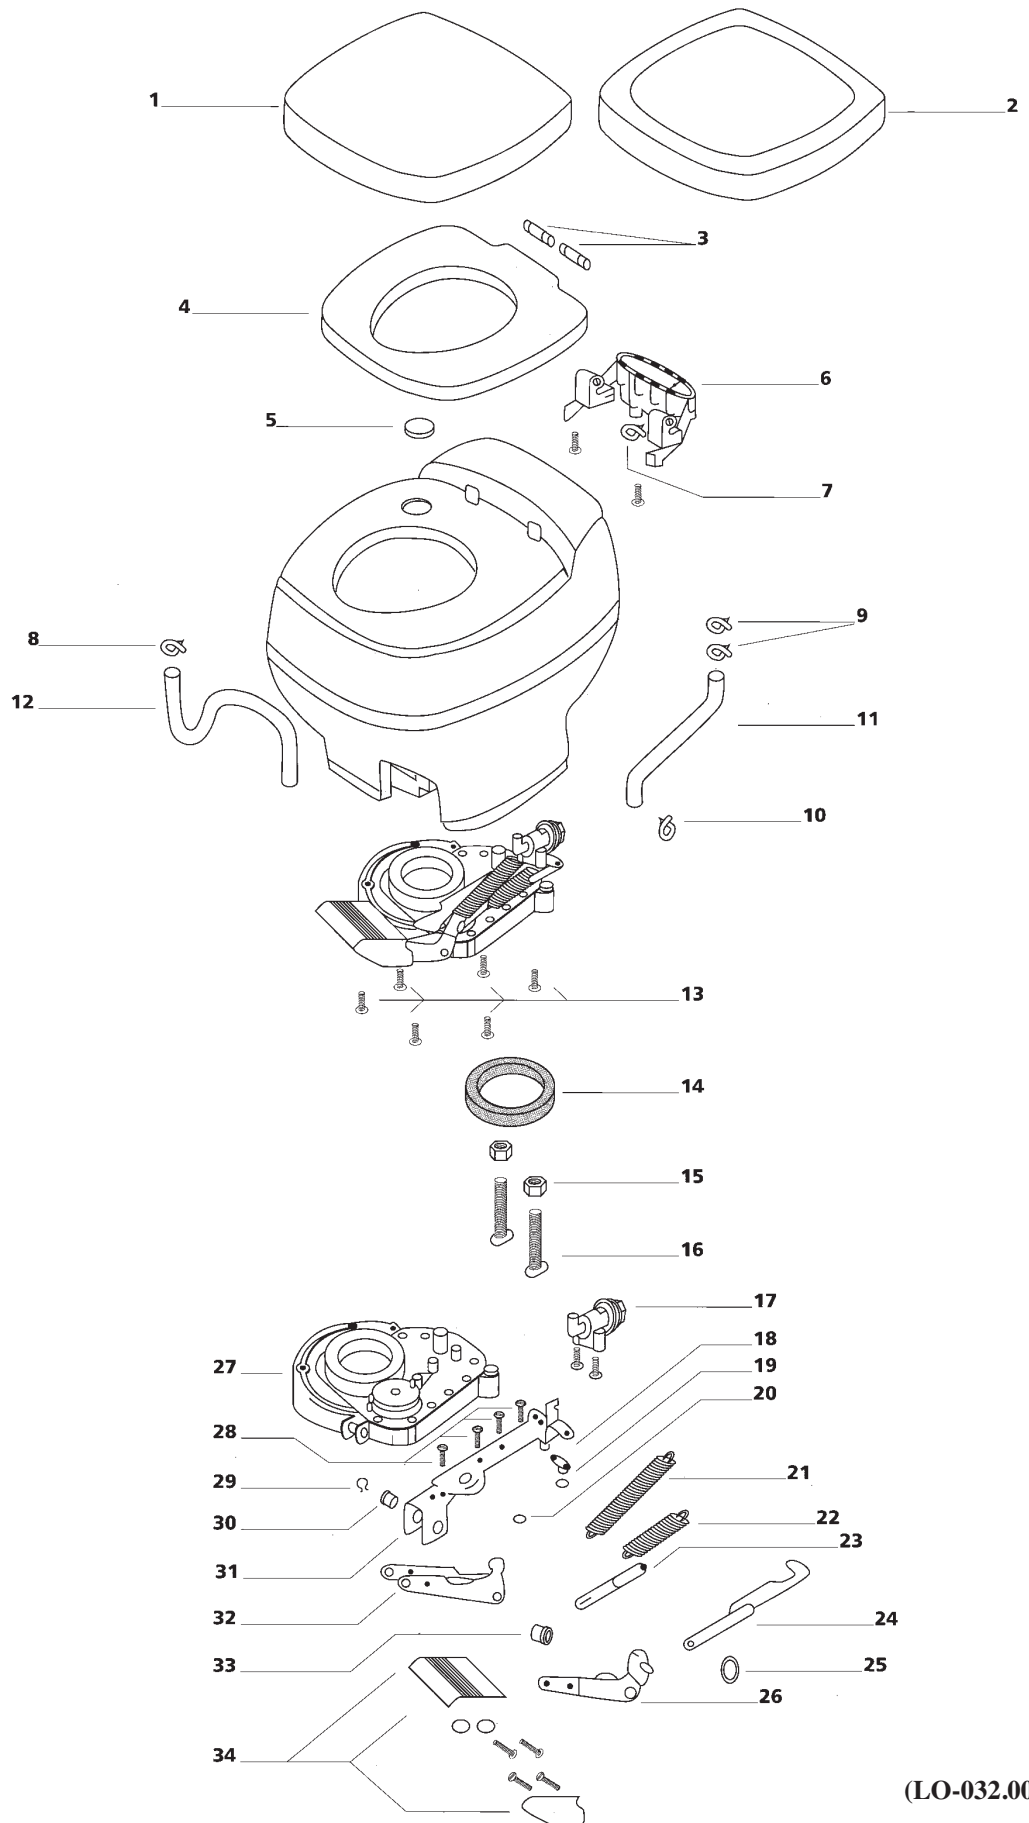

Aqua Magic Starlite/Galaxy

(LO-032.00)

Aqua Magic Starlite/Galaxy high and low (LO-070.00)

Spare part	Single spare part number	Assembly spare part number	Available in colour number
1. Cover parchment	20923/20925		
2. Cover ivory/tanpad	08803 IT		
3. Hinge pin	33326		
4. Seat	16564		57/62
5. Top hole plug	03895		57
6. Vacuum breaker	20702		10
7. Hose clamp	33247		
8. Hose clamp	33247		
9. Hose clamp	33247		
10. Hose clamp	33247		
11. Tube	33256		
12. Tube	33257		
13. Screw	33276		
14. Closet flange seal	33239		
15. Nut	33248	08975	
16. Closet bolt	05001		
17. Aqua Magic ball valve (+14.)		09868	
18. Ball valve drive arm	02391		
19. Lock washer	33275		
20. Base assy nut	33238		
21. Spring	33253		
22. Spring	33252		
23. Push link	33302		
24. Drive arm	33251		
25. Retaining ring	33243		
26. Pedal arm			
27. Base & Cover mechanism			
Blade	24502		
28. Screw	02388		
29. Cotter pin	33259		
30. Bushing	33258		
31. Lever plate	33320		
32. Pedal arm	33351		
33. Bushing	33258		
34. Pedal open	24650		10/57
Pedal flush			
Mechanism rep. pkg	08368		
Mechanism Aqua Magic complete	14622 (between March 1985 and July 1990)		
	24203 (after July 1990)		