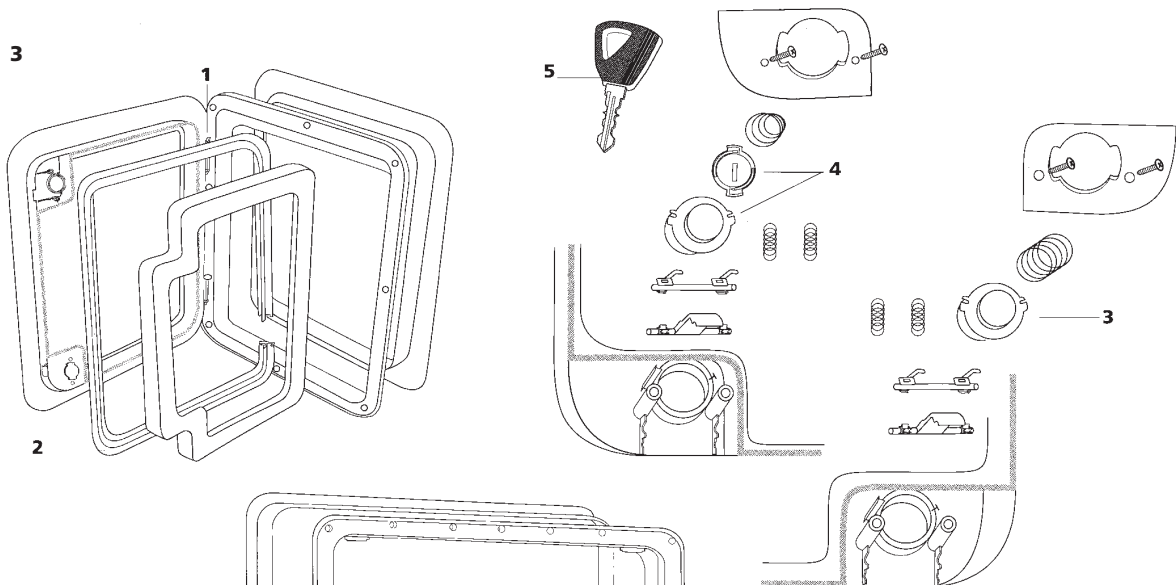

## Door 1

Spare part number

1. Hinge pin		
2. Frame outer		
3. Door seal	16766	
4. Rope seal		
5. Door outer		
6. Door inner		
7. Key Eurolock		
Lock cover	21000	57

## Door 2

Spare part number

1. Hinge pin	16899	
2. Frame sleeve		
3. Frame outer		
4. Door inner		
5. Door seal	21111	
6. Triangle seal		
7. Door outer		
8. Housing nut		
9. Lock pawl		
10. Latch		
11. Spring		
12. Button		
13. Spring button		
14. O-ring		
15. Lever door		
16. Back plate		
17. Screw		
18. Key Oberholz		
19. Key Zadi		
Lock Oberholz complete:	21108	56/57/58
Lock Zadi complete:	16831	57/58
Lock cover	21109	56/57/58

**Door 3**

**Door 5**

**Door 4**

**Door 6**

**Door 3, 4, 5 & 6**

	Spare part number	Available in colour number
<b>1.</b> Hinge pin	26602	
<b>2.</b> Door seal 3	26601	
Door seal 4	26605	
Door seal 5	26610	
Door seal 6	26611	
<b>3.</b> Push button	26603	57/58/80/84
<b>4.</b> Lock Zadi	26604	57/58/80/84
Button Fawo	26606	57/80/84
Button Fawo 2	26608	57/58/80/84
<b>5.</b> Door key Zadi		