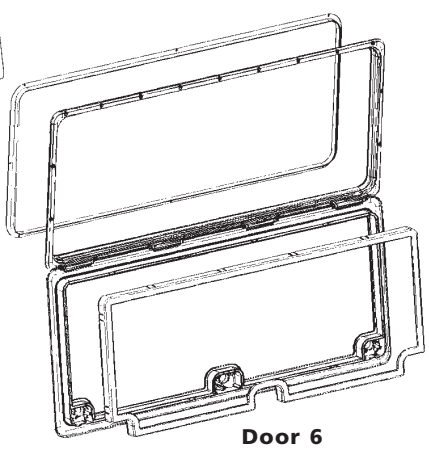

## Door 1

Spare part number

1. Hinge pin		
2. Frame outer		
3. Door seal	16766	
4. Rope seal		
5. Door outer		
6. Door inner		
7. Key Eurolock		
Lock cover	21000	57

## Door 2

Spare part number

1. Hinge pin	16899	
2. Frame sleeve		
3. Frame outer		
4. Door inner		
5. Door seal	21111	
6. Triangle seal		
7. Door outer		
8. Housing nut		
9. Lock pawl		
10. Latch		
11. Spring		
12. Button		
13. Spring button		
14. O-ring		
15. Lever door		
16. Back plate		
17. Screw		
18. Key Oberholz		
19. Key Zadi		
Lock Oberholz complete:	21108	56/57/58
Lock Zadi complete:	16831	57/58
Lock cover	21109	56/57/58

**Door 3**

**Door 5**

**Door 4**

**Door 6**

**Door 3, 4, 5 & 6**

	Spare part number	Available in colour number
<b>1.</b> Hinge pin	26602	
<b>2.</b> Door seal 3	26601	
Door seal 4	26605	
Door seal 5	26610	
Door seal 6	26611	
<b>3.</b> Push button	26603	57/58/80/84
<b>4.</b> Lock Zadi	26604	57/58/80/84
Button Fawo	26606	57/80/84
Button Fawo 2	26608	57/58/80/84
<b>5.</b> Door key Zadi		